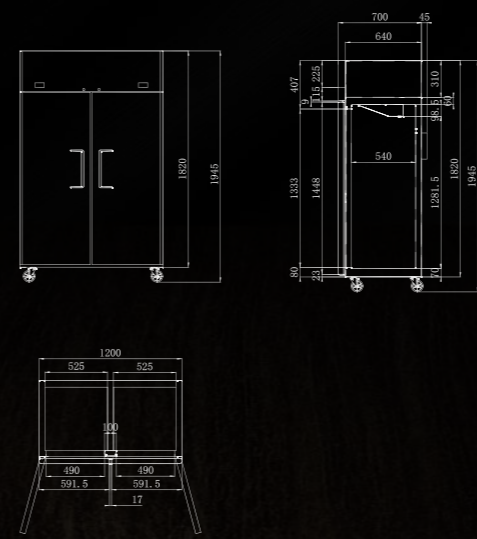

Struggling for Space - Do More with Less See Our Dual Temp Refrigerator and Freezer

YBF9239

FEATURES

- Dual-temperature all-in-one fridge and freezer
- 2 door unit only 1200mm wide
- 855 LT Capacity
- Top mounted unit
- Stainless steel exterior and interior
- 2x heavy duty compressors R404 GAS (Freezer) and R134 GAS (Fridge)
- 40 degree working ambient temperature
- 2 x Carel digital controller for independent control of fridge and freezer
- Self-closing doors
- White PVC heavy duty shelving
- Heavy duty castors for easy mobility
- Standard recessed door handles
- Safety door lock
- Magnetic door gaskets
- Pre-installed shelves - 3 per door
- Interior Light

YBF9239

Capacity	840L
Power	700W
Voltage	220-240V/50Hz
Working Temp	-2°C-+8°C / -22°C--17°C
Ambient Temp	40°C
Dimensions (mm)	W1200 × D730 × H1955, 158kg
Packaging Dimensions (mm)	W1255 × D790 × H2000, 170kg