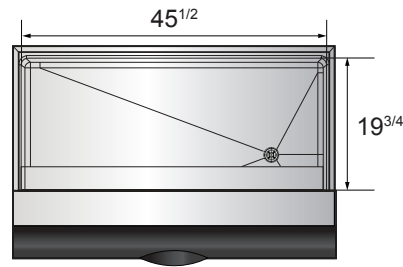

"WE MAKE THE KITCHEN BETTER!"

400 lb. and 700 lb. Ice Storage Bins

Standard Features

- Bin holds up to 395 or 700 lb. of ice
- Durable stainless steel exterior
- Slanted black plastic bin door
- Ice scoop included
- Ice bins come standard with bin adapter
- Designed to work with Atosa ice machines YR450-AP-161 and YR800-AP-261

CYR400P Shown with Atosa ice maker

MODELS:
CYR400P / CYR700P

CYR400P

CYR700P

2 YEAR PARTS AND LABOR WARRANTY
5 YEAR COMPRESSOR PART WARRANTY

“WE MAKE THE KITCHEN BETTER!”

SPECIFICATIONS

Models	Type	Foaming Material	Storage Capacity (lbs)	Leg (inch)	Top Opening Size (inch)	Exterior Dimensions (inch)	Gross Weight (lbs)
CYR400P	Ice bin	C5H10	396	6	27 ^{1/4} × 20	30 ^{1/4} × 32 ^{3/4} × 41 ^{1/4}	141
CYR700P	Ice bin	C5H10	700	6	27 ^{1/4} × 20	48 ^{1/4} × 32 ^{1/2} × 41	154

PLAN VIEW

CYR400P

CYR700P

Designed for Atosa ice machines

Models	Type	Refrigerant	Voltage (V/Hz/Ph)	Rated Current (A)	Power(W)	Ice-making Capacity (lbs/hr)	Leg (inch)	Exterior Dimensions (inch)	Gross Weight (lbs)
YR450-AP-161	Cube ice	R290	115/60/1	9.6	965	460/24	6	30 ^{1/5} × 24 ^{9/20} × 21 ^{7/10}	158
YR800-AP-261	Cube ice	R-404a	208/60/1	7.5	1750	810/24	6	30 ^{1/5} × 24 ^{9/20} × 31 ^{7/10}	231