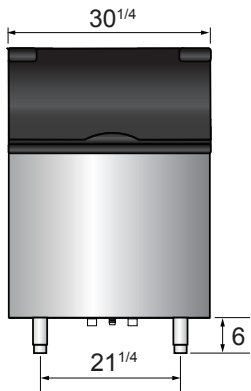

"WE MAKE THE KITCHEN BETTER!"

400 lb. and 700 lb. Ice Storage Bins

Standard Features

- Bin holds up to 395 or 700 lb. of ice
- Durable stainless steel exterior
- Slanted black plastic bin door
- Ice scoop included
- Ice bins come standard with bin adapter
- Designed to work with Atosa ice machines YR450-AP-161 and YR800-AP-261

CYR400P Shown with Atosa ice maker

MODELS:
CYR400P / CYR700P

CYR400P

CYR700P

2 YEAR PARTS AND LABOR WARRANTY
5 YEAR COMPRESSOR PART WARRANTY

“WE MAKE THE KITCHEN BETTER!”

SPECIFICATIONS

Models	Type	Foaming Material	Storage Capacity (lbs)	Leg (inch)	Top Opening Size (inch)	Exterior Dimensions (inch)	Gross Weight (lbs)
CYR400P	Ice bin	C5H10	396	6	27 ^{1/4} × 20	30 ^{1/4} × 32 ^{3/4} × 41 ^{1/4}	141
CYR700P	Ice bin	C5H10	700	6	27 ^{1/4} × 20	48 ^{1/4} × 32 ^{1/2} × 41	154

PLAN VIEW

CYR400P

CYR700P

Designed for Atosa ice machines

Models	Type	Refrigerant	Voltage (V/Hz/Ph)	Rated Current (A)	Power(W)	Ice-making Capacity (lbs/hr)	Leg (inch)	Exterior Dimensions (inch)	Gross Weight (lbs)
YR450-AP-161	Cube ice	R290	115/60/1	9.6	965	460/24	6	30 ^{1/5} × 24 ^{9/20} × 21 ^{7/10}	158
YR800-AP-261	Cube ice	R-404a	208/60/1	7.5	1750	810/24	6	30 ^{1/5} × 24 ^{9/20} × 31 ^{7/10}	231