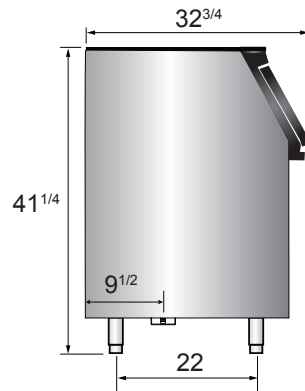

"WE MAKE THE KITCHEN BETTER!"

400 lb. and 700 lb. Ice Storage Bins

Standard Features

- Bin holds up to 395 or 700 lb. of ice
- Durable stainless steel exterior
- Slanted black plastic bin door
- Ice scoop included
- Ice bins come standard with bin adapter
- Designed to work with Atosa ice machines YR450-AP-161 and YR800-AP-261

CYR400P Shown with Atosa ice maker

MODELS:
CYR400P / CYR700P

CYR400P

CYR700P

2 YEAR PARTS AND LABOR WARRANTY
5 YEAR COMPRESSOR PART WARRANTY

“WE MAKE THE KITCHEN BETTER!”

SPECIFICATIONS

Models	Type	Foaming Material	Storage Capacity (lbs)	Leg (inch)	Top Opening Size (inch)	Exterior Dimensions (inch)	Gross Weight (lbs)
CYR400P	Ice bin	C5H10	396	6	27 ^{1/4} × 20	30 ^{1/4} × 32 ^{3/4} × 41 ^{1/4}	141
CYR700P	Ice bin	C5H10	700	6	27 ^{1/4} × 20	48 ^{1/4} × 32 ^{1/2} × 41	154

PLAN VIEW

CYR400P

CYR700P

Designed for Atosa ice machines

Models	Type	Refrigerant	Voltage (V/Hz/Ph)	Rated Current (A)	Power(W)	Ice-making Capacity (lbs/hr)	Leg (inch)	Exterior Dimensions (inch)	Gross Weight (lbs)
YR450-AP-161	Cube ice	R290	115/60/1	9.6	965	460/24	6	30 ^{1/5} × 24 ^{9/20} × 21 ^{7/10}	158
YR800-AP-261	Cube ice	R-404a	208/60/1	7.5	1750	810/24	6	30 ^{1/5} × 24 ^{9/20} × 31 ^{7/10}	231