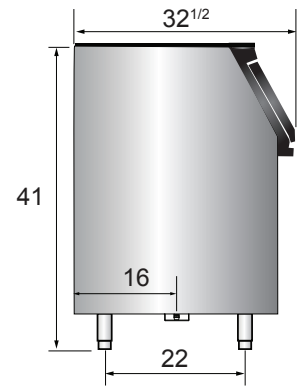

"WE MAKE THE KITCHEN BETTER!"

400 lb. and 700 lb. Ice Storage Bins

Standard Features

- Bin holds up to 395 or 700 lb. of ice
- Durable stainless steel exterior
- Slanted black plastic bin door
- Ice scoop included
- Ice bins come standard with bin adapter
- Designed to work with Atosa ice machines YR450-AP-161 and YR800-AP-261

CYR400P Shown with Atosa ice maker

MODELS:
CYR400P / CYR700P

CYR400P

CYR700P

2 YEAR PARTS AND LABOR WARRANTY
5 YEAR COMPRESSOR PART WARRANTY

“WE MAKE THE KITCHEN BETTER!”

SPECIFICATIONS

Models	Type	Foaming Material	Storage Capacity (lbs)	Leg (inch)	Top Opening Size (inch)	Exterior Dimensions (inch)	Gross Weight (lbs)
CYR400P	Ice bin	C5H10	396	6	27 ^{1/4} × 20	30 ^{1/4} × 32 ^{3/4} × 41 ^{1/4}	141
CYR700P	Ice bin	C5H10	700	6	27 ^{1/4} × 20	48 ^{1/4} × 32 ^{1/2} × 41	154

PLAN VIEW

CYR400P

CYR700P

Designed for Atosa ice machines

Models	Type	Refrigerant	Voltage (V/Hz/Ph)	Rated Current (A)	Power(W)	Ice-making Capacity (lbs/hr)	Leg (inch)	Exterior Dimensions (inch)	Gross Weight (lbs)
YR450-AP-161	Cube ice	R290	115/60/1	9.6	965	460/24	6	30 ^{1/5} × 24 ^{9/20} × 21 ^{7/10}	158
YR800-AP-261	Cube ice	R-404a	208/60/1	7.5	1750	810/24	6	30 ^{1/5} × 24 ^{9/20} × 31 ^{7/10}	231