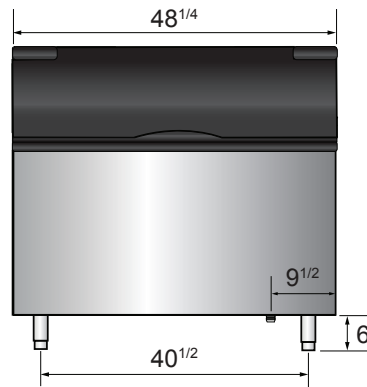

"WE MAKE THE KITCHEN BETTER!"

400 lb. and 700 lb. Ice Storage Bins

Standard Features

- Bin holds up to 395 or 700 lb. of ice
- Durable stainless steel exterior
- Slanted black plastic bin door
- Ice scoop included
- Ice bins come standard with bin adapter
- Designed to work with Atosa ice machines YR450-AP-161 and YR800-AP-261

CYR400P Shown with Atosa ice maker

MODELS:
CYR400P / CYR700P

CYR400P

CYR700P

2 YEAR PARTS AND LABOR WARRANTY
5 YEAR COMPRESSOR PART WARRANTY

“WE MAKE THE KITCHEN BETTER!”

SPECIFICATIONS

Models	Type	Foaming Material	Storage Capacity (lbs)	Leg (inch)	Top Opening Size (inch)	Exterior Dimensions (inch)	Gross Weight (lbs)
CYR400P	Ice bin	C5H10	396	6	27 ^{1/4} × 20	30 ^{1/4} × 32 ^{3/4} × 41 ^{1/4}	141
CYR700P	Ice bin	C5H10	700	6	27 ^{1/4} × 20	48 ^{1/4} × 32 ^{1/2} × 41	154

PLAN VIEW

CYR400P

CYR700P

Designed for Atosa ice machines

Models	Type	Refrigerant	Voltage (V/Hz/Ph)	Rated Current (A)	Power(W)	Ice-making Capacity (lbs/hr)	Leg (inch)	Exterior Dimensions (inch)	Gross Weight (lbs)
YR450-AP-161	Cube ice	R290	115/60/1	9.6	965	460/24	6	30 ^{1/5} × 24 ^{9/20} × 21 ^{7/10}	158
YR800-AP-261	Cube ice	R-404a	208/60/1	7.5	1750	810/24	6	30 ^{1/5} × 24 ^{9/20} × 31 ^{7/10}	231