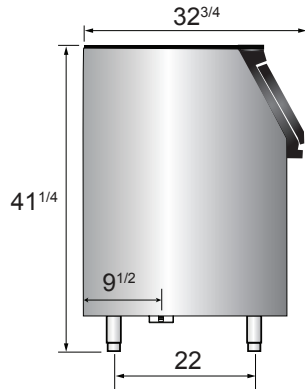

"WE MAKE THE KITCHEN BETTER!"

400 lb. and 700 lb. Ice Storage Bins

Standard Features

- Bin holds up to 395 or 700 lb. of ice
- Durable stainless steel exterior
- Slanted black plastic bin door
- Ice scoop included
- Ice bins come standard with bin adapter
- Designed to work with Atosa ice machines YR450-AP-161 and YR800-AP-261

CYR400P Shown with Atosa ice maker

MODELS:
CYR400P / CYR700P

CYR400P

CYR700P

2 YEAR PARTS AND LABOR WARRANTY
5 YEAR COMPRESSOR PART WARRANTY

“WE MAKE THE KITCHEN BETTER!”

SPECIFICATIONS

Models	Type	Foaming Material	Storage Capacity (lbs)	Leg (inch)	Top Opening Size (inch)	Exterior Dimensions (inch)	Gross Weight (lbs)
CYR400P	Ice bin	C5H10	396	6	27 ^{1/4} × 20	30 ^{1/4} × 32 ^{3/4} × 41 ^{1/4}	141
CYR700P	Ice bin	C5H10	700	6	27 ^{1/4} × 20	48 ^{1/4} × 32 ^{1/2} × 41	154

PLAN VIEW

CYR400P

CYR700P

Designed for Atosa ice machines

Models	Type	Refrigerant	Voltage (V/Hz/Ph)	Rated Current (A)	Power(W)	Ice-making Capacity (lbs/hr)	Leg (inch)	Exterior Dimensions (inch)	Gross Weight (lbs)
YR450-AP-161	Cube ice	R290	115/60/1	9.6	965	460/24	6	30 ^{1/5} × 24 ^{9/20} × 21 ^{7/10}	158
YR800-AP-261	Cube ice	R-404a	208/60/1	7.5	1750	810/24	6	30 ^{1/5} × 24 ^{9/20} × 31 ^{7/10}	231