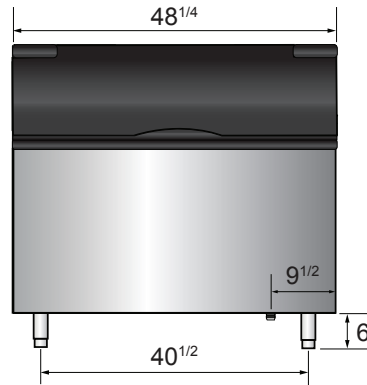

"WE MAKE THE KITCHEN BETTER!"

400 lb. and 700 lb. Ice Storage Bins

Standard Features

- Bin holds up to 395 or 700 lb. of ice
- Durable stainless steel exterior
- Slanted black plastic bin door
- Ice scoop included
- Ice bins come standard with bin adapter
- Designed to work with Atosa ice machines YR450-AP-161 and YR800-AP-261

CYR400P Shown with Atosa ice maker

MODELS:
CYR400P / CYR700P

CYR400P

CYR700P

2 YEAR PARTS AND LABOR WARRANTY
5 YEAR COMPRESSOR PART WARRANTY

“WE MAKE THE KITCHEN BETTER!”

SPECIFICATIONS

Models	Type	Foaming Material	Storage Capacity (lbs)	Leg (inch)	Top Opening Size (inch)	Exterior Dimensions (inch)	Gross Weight (lbs)
CYR400P	Ice bin	C5H10	396	6	27 ^{1/4} × 20	30 ^{1/4} × 32 ^{3/4} × 41 ^{1/4}	141
CYR700P	Ice bin	C5H10	700	6	27 ^{1/4} × 20	48 ^{1/4} × 32 ^{1/2} × 41	154

PLAN VIEW

CYR400P

CYR700P

Designed for Atosa ice machines

Models	Type	Refrigerant	Voltage (V/Hz/Ph)	Rated Current (A)	Power(W)	Ice-making Capacity (lbs/hr)	Leg (inch)	Exterior Dimensions (inch)	Gross Weight (lbs)
YR450-AP-161	Cube ice	R290	115/60/1	9.6	965	460/24	6	30 ^{1/5} × 24 ^{9/20} × 21 ^{7/10}	158
YR800-AP-261	Cube ice	R-404a	208/60/1	7.5	1750	810/24	6	30 ^{1/5} × 24 ^{9/20} × 31 ^{7/10}	231