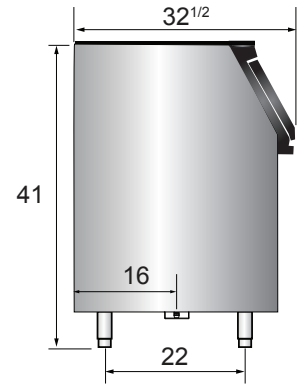

"WE MAKE THE KITCHEN BETTER!"

400 lb. and 700 lb. Ice Storage Bins

Standard Features

- Bin holds up to 395 or 700 lb. of ice
- Durable stainless steel exterior
- Slanted black plastic bin door
- Ice scoop included
- Ice bins come standard with bin adapter
- Designed to work with Atosa ice machines YR450-AP-161 and YR800-AP-261

CYR400P Shown with Atosa ice maker

MODELS:
CYR400P / CYR700P

CYR400P

CYR700P

2 YEAR PARTS AND LABOR WARRANTY
5 YEAR COMPRESSOR PART WARRANTY

“WE MAKE THE KITCHEN BETTER!”

SPECIFICATIONS

Models	Type	Foaming Material	Storage Capacity (lbs)	Leg (inch)	Top Opening Size (inch)	Exterior Dimensions (inch)	Gross Weight (lbs)
CYR400P	Ice bin	C5H10	396	6	27 ^{1/4} × 20	30 ^{1/4} × 32 ^{3/4} × 41 ^{1/4}	141
CYR700P	Ice bin	C5H10	700	6	27 ^{1/4} × 20	48 ^{1/4} × 32 ^{1/2} × 41	154

PLAN VIEW

CYR400P

CYR700P

Designed for Atosa ice machines

Models	Type	Refrigerant	Voltage (V/Hz/Ph)	Rated Current (A)	Power(W)	Ice-making Capacity (lbs/hr)	Leg (inch)	Exterior Dimensions (inch)	Gross Weight (lbs)
YR450-AP-161	Cube ice	R290	115/60/1	9.6	965	460/24	6	30 ^{1/5} × 24 ^{9/20} × 21 ^{7/10}	158
YR800-AP-261	Cube ice	R-404a	208/60/1	7.5	1750	810/24	6	30 ^{1/5} × 24 ^{9/20} × 31 ^{7/10}	231