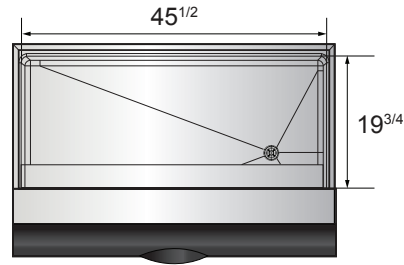

"WE MAKE THE KITCHEN BETTER!"

400 lb. and 700 lb. Ice Storage Bins

Standard Features

- Bin holds up to 395 or 700 lb. of ice
- Durable stainless steel exterior
- Slanted black plastic bin door
- Ice scoop included
- Ice bins come standard with bin adapter
- Designed to work with Atosa ice machines YR450-AP-161 and YR800-AP-261

CYR400P Shown with Atosa ice maker

MODELS:
CYR400P / CYR700P

CYR400P

CYR700P

2 YEAR PARTS AND LABOR WARRANTY
5 YEAR COMPRESSOR PART WARRANTY

“WE MAKE THE KITCHEN BETTER!”

SPECIFICATIONS

Models	Type	Foaming Material	Storage Capacity (lbs)	Leg (inch)	Top Opening Size (inch)	Exterior Dimensions (inch)	Gross Weight (lbs)
CYR400P	Ice bin	C5H10	396	6	27 ^{1/4} × 20	30 ^{1/4} × 32 ^{3/4} × 41 ^{1/4}	141
CYR700P	Ice bin	C5H10	700	6	27 ^{1/4} × 20	48 ^{1/4} × 32 ^{1/2} × 41	154

PLAN VIEW

CYR400P

CYR700P

Designed for Atosa ice machines

Models	Type	Refrigerant	Voltage (V/Hz/Ph)	Rated Current (A)	Power(W)	Ice-making Capacity (lbs/hr)	Leg (inch)	Exterior Dimensions (inch)	Gross Weight (lbs)
YR450-AP-161	Cube ice	R290	115/60/1	9.6	965	460/24	6	30 ^{1/5} × 24 ^{9/20} × 21 ^{7/10}	158
YR800-AP-261	Cube ice	R-404a	208/60/1	7.5	1750	810/24	6	30 ^{1/5} × 24 ^{9/20} × 31 ^{7/10}	231