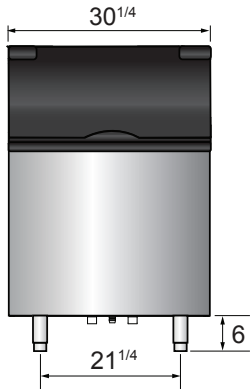

"WE MAKE THE KITCHEN BETTER!"

400 lb. and 700 lb. Ice Storage Bins

Standard Features

- Bin holds up to 395 or 700 lb. of ice
- Durable stainless steel exterior
- Slanted black plastic bin door
- Ice scoop included
- Ice bins come standard with bin adapter
- Designed to work with Atosa ice machines YR450-AP-161 and YR800-AP-261

CYR400P Shown with Atosa ice maker

MODELS:
CYR400P / CYR700P

CYR400P

CYR700P

2 YEAR PARTS AND LABOR WARRANTY
5 YEAR COMPRESSOR PART WARRANTY

“WE MAKE THE KITCHEN BETTER!”

SPECIFICATIONS

Models	Type	Foaming Material	Storage Capacity (lbs)	Leg (inch)	Top Opening Size (inch)	Exterior Dimensions (inch)	Gross Weight (lbs)
CYR400P	Ice bin	C5H10	396	6	27 ^{1/4} × 20	30 ^{1/4} × 32 ^{3/4} × 41 ^{1/4}	141
CYR700P	Ice bin	C5H10	700	6	27 ^{1/4} × 20	48 ^{1/4} × 32 ^{1/2} × 41	154

PLAN VIEW

CYR400P

CYR700P

Designed for Atosa ice machines

Models	Type	Refrigerant	Voltage (V/Hz/Ph)	Rated Current (A)	Power(W)	Ice-making Capacity (lbs/hr)	Leg (inch)	Exterior Dimensions (inch)	Gross Weight (lbs)
YR450-AP-161	Cube ice	R290	115/60/1	9.6	965	460/24	6	30 ^{1/5} × 24 ^{9/20} × 21 ^{7/10}	158
YR800-AP-261	Cube ice	R-404a	208/60/1	7.5	1750	810/24	6	30 ^{1/5} × 24 ^{9/20} × 31 ^{7/10}	231