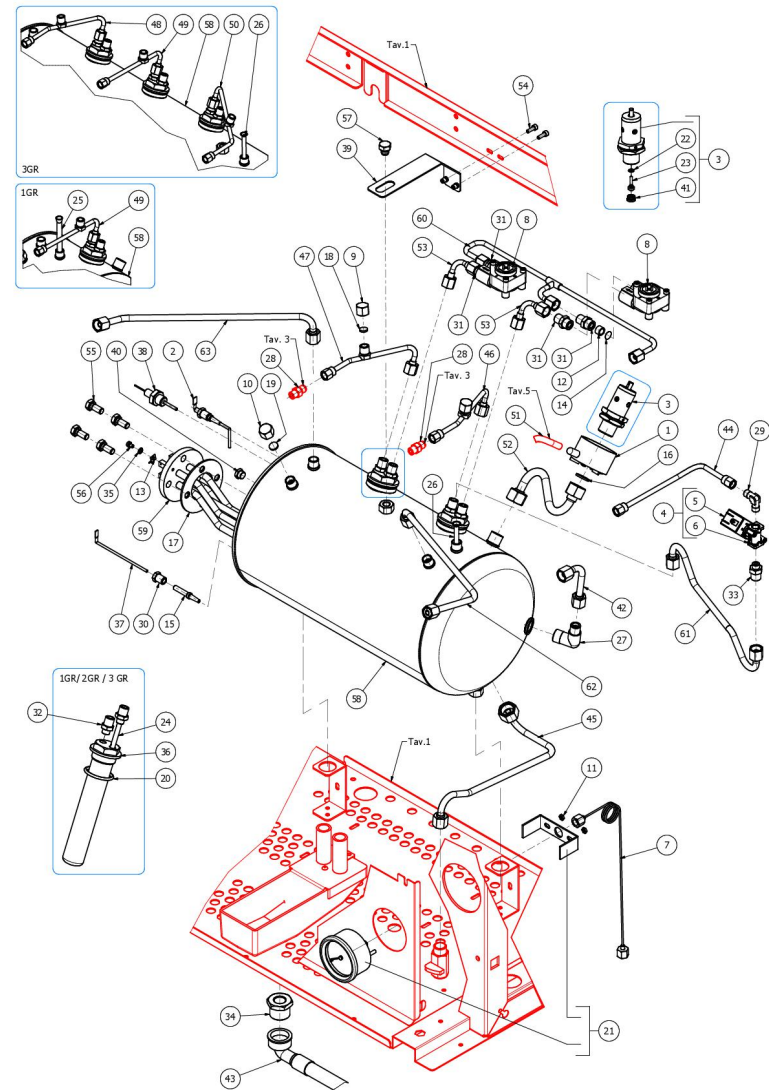

BEZZERA

ARCADIA PID

TABLE 4
ARCADIA PID

POS	CODE	DESCRIPTION
31	5302009AL	FITTING M12X1/4
32	5302006AL	FITTING M12X1/8
33	5302014AL	FITTING M13X1/8
34	5225294	FITTING M/F 3/4X3/8
35	7814001	WASHER D4 DIN 6798A A2
36	5329022DC-AL	EXCHANGER 2 HOLES L=155 ARCADIA
37	5265812LW	PROBE MINIMUM LEVEL D3X110-4,8
38	7666008	PROBE X THERMOPID AISI316 D3
39	5058460.01LL	BOILER SUPPORT ARCADIA W/COMPASSES
40	5226402	PLUG 1/8
41	5226417.01	SECURITY VALVE 1/8"G PLUG
42	5163355LL	LOAD BOILER TUBE ARCADIA
43	7303503	PIPE D12.7X18.8 3/4FC L=200CM
44	5162393LL	ARCADIA MIXER TUBE
45	5163358LL	DRAIN TUBE BOILER ARCADIA
46	5162433LL-AL	TUBE SC-EV ARCADIA PID 2GR RIGHT
47	5162432LL-AL	TUBE SC-EV ARCADIA PID 2GR. LEFT
48	5162431LL-AL	TUBE SC-EV ARCADIA PID 3GR. LEFT
49	5162429LL-AL	TUBE SC-EV ARCADIA 1-3 GR.
50	5162430LL-AL	TUBE SC-EV ARCADIA 3GR. RIGHT
51	5194611	SILICON TUBE 8X5X140
52	5164087LL	SAFETY VALVE PIPE
53	5162236.01LL	SURPRESSION VALVE - HEAT EXCHANGER
54	7816002	SCREW TCEI M4X12 UNI 5931 A2
55	7816423	CREW TE M8X18 UNI5739 A2
56	7826212	SCREW TCI M4X6 UNI 6107 OT
57	7816401	SCREW TE M10X10 UNI 5739 A2
58	5320526.01BL	ARCADIA BOILER 1GR. W/EXCHANGER
58	5321025.01BL	BOILER 2GR WITH EXCHANGER D28 BRILL
58	5321522.01BL	ARCADIA BOILER 3GR. W/EXCHANGER

BEZZERA

ARCADIA PID

TABLE 4
ARCADIA PID