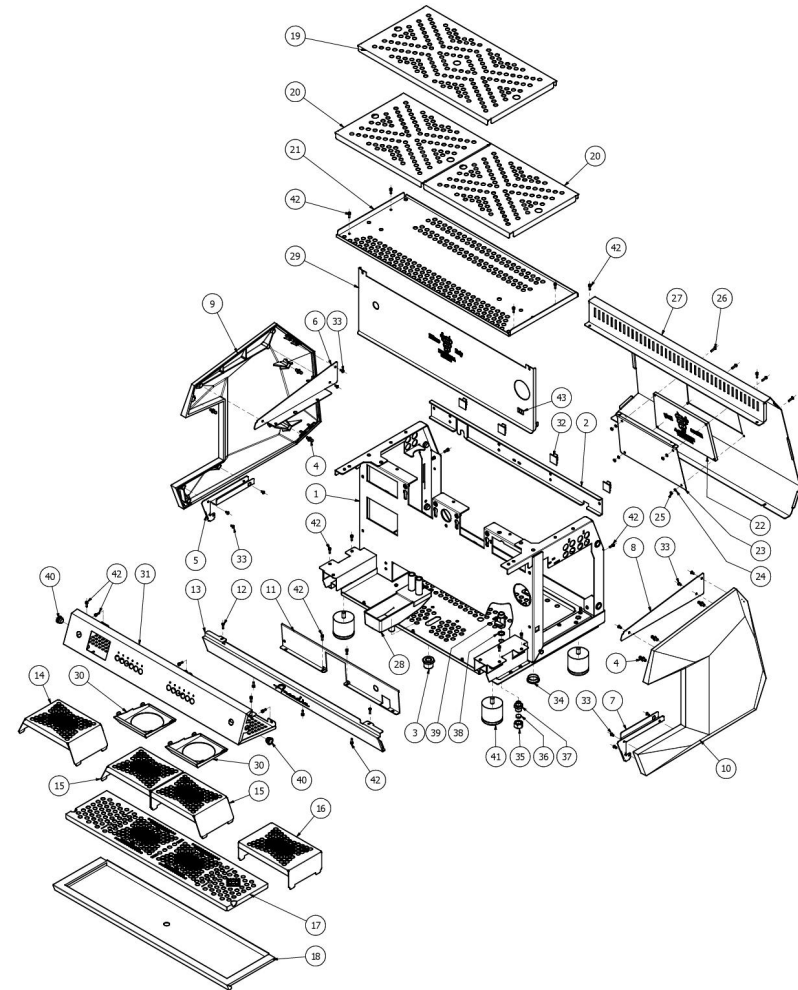

BEZZERA

ARCADIA PID

POS	CODE	DESCRIPTION
1	5964669	ARCADIA ASSY FRAME 2GR
1	5964670	ARCADIA ASSY FRAME 3GR
1	5964668	ARCADIA ASSY FRAME 1GR
2	5035729LL	ARCADIA CROSSBAR 2GR W/COMPASSES
2	5035730LL	ARCADIA CROSSBAR 3GR W/COMPASSES
2	5035731LL	ARCADIA CROSSBAR 1GR W/COMPASSES
3	5225294	FITTING M/F 3/4X3/8
4	7999915	STUD M6
5	5056014LW	LEFT LATERAL BOTTOM SIDE-ARCADIA
6	5056015LW	LEFT LATERAL TOP SIDE-ARCADIA
7	5056012LW	RIGHT LATERAL BOTTOM SIDE-ARCADIA
8	5056013LW	RIGHT LATERAL TOP SIDE-ARCADIA
9	5370917YE1	ARCADIA LEFT SIDE WHITE AND 8 RACE
9	5370917YE	ARCADIA LEFT SIDE WHITE
9	5370917YD1	ORANGE LEFT ARCADIA PANEL WITH
9	5370917VU	ARCADIA LEFT SIDE RUST
9	5370917VT	ARCADIA LEFT SIDE RED
9	5370917VS	ARCADIA LEFT SIDE GOLD
9	5370917VH	ARCADIA LEFT SIDE BLACK
10	5370916YE	RIGHT LATERAL SIDE-ARCADIA WHITE
10	5370916YD1	ORANGE RIGHT ARCADIA PANEL WITH
10	5370916VU	RUST RIGHT ARCADIA PANEL
10	5370916VT	ARCADIA RIGHT SIDE RED
10	5370916VS	RIGHT ARCADIA GOLD PANEL
10	5370916VH	RIGHT LATERAL SIDE-ARCADIA BLACK
10	5370916YE1	ARCADIA RIGHT WHITE PANEL WITH 8
11	5053040.01LL	PROTECTION BASEMENT ARCADIA
11	5053041.01LL	PROTECTION BASEMENT ARCADIA
11	5053039.01LL	PROTECTION BASEMENT ARCADIA DISPLAY
12	7817801	SCREW TPS M4X16 DIN 7688 A2

BEZZERA

ARCADIA PID

TABLE 1
ARCADIA PID