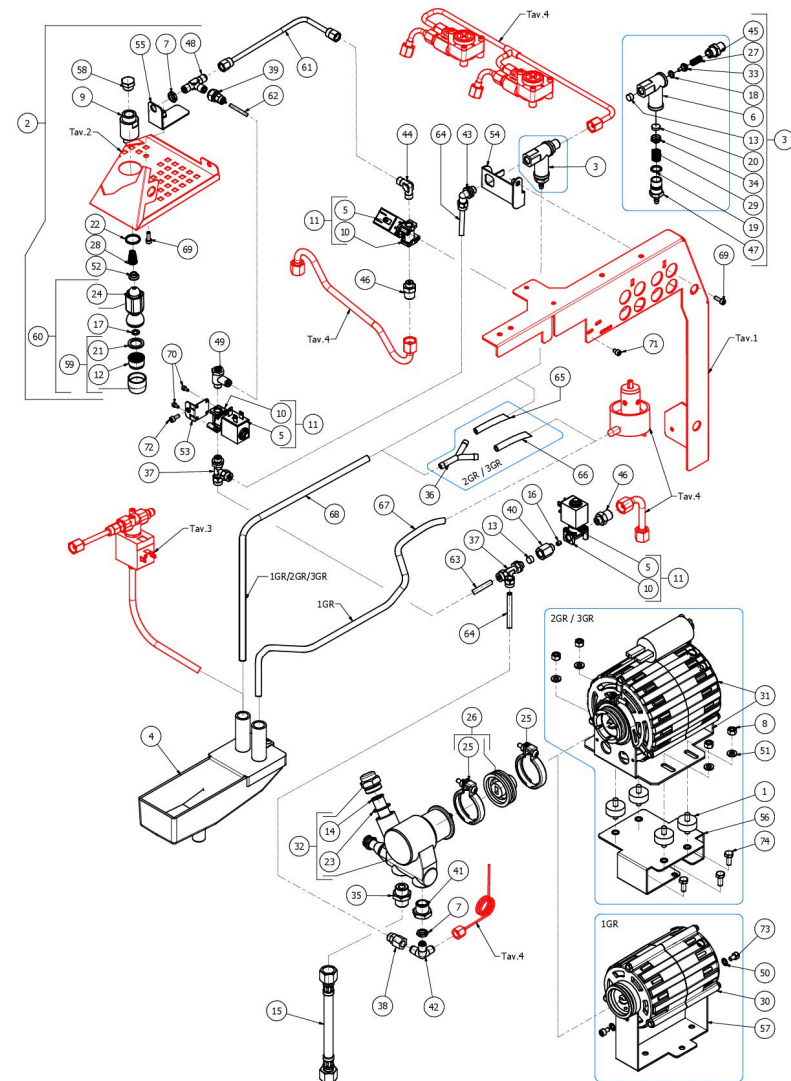

**BEZZERA**

**ARCADIA PID**

TABLE 5  
ARCADIA PID

**BEZZERA**

**ARCADIA PID**

TABLE 5  
ARCADIA PID

POS	CODE	DESCRIPTION
31	7742206	ELECTRIC MOTOR 220/240V 10MF
32	7730507	ROTARY PUMP 200L/H PA204X
33	5224615TP	GASKET-HOLDER
34	5224620TP	GASKET-HOLDER
35	5302012.01AL	STRAIGHT FITTING 3/8
36	7303039	FITTING
37	7304535TR	T FITTING D6 1/8"G RUVECO
38	7304538TR	FITTING
39	7304539TR	FITTING
40	5225310AL	FITTING MF 1/8
41	5302057AL	FITTING 1/8
42	7304505TR	FITTING 3 WAYS 1/8
43	7304536TR	UNION ELBOW D6 1/8"G RUVECO
44	7303001TR	UNION ELBOW 1/8
45	5302017AL	FITTING M12 ES16 H26.5 OT57USA
46	5302014AL	FITTING M13X1/8
47	5302077AL	FITTING PORT.M14X1 OTXTUBO6X4 OT57U
48	7304509TR	FITTING
49	7402403	REGULATOR
50	7814002	NOTCHED WASHER D4
51	7805004	PLAIN WASHER D6 UNI 6592 FEZN
52	5190501	CUP FOR FITTING PTFE/GLASS
53	5057862LL	MIXER BRACKET ARCADIA W/COMPASSES
54	5057863LL	SUPPRESSION BRACKET ARCADIA
55	5057861LL	BRACKET WATER TUBE ARCADIA
56	5038453LL	MOTOR BIG SUPPORT-BZ2013/ARCADIA
57	5038437LW	B2013 1/2GR. ENGINE SUPPORT
58	5226405AL	PLUG 1/4
59	5226601TW	WATER HOSE TERMINAL
60	5966548.03	WATER TUBE SPHERE 14,3