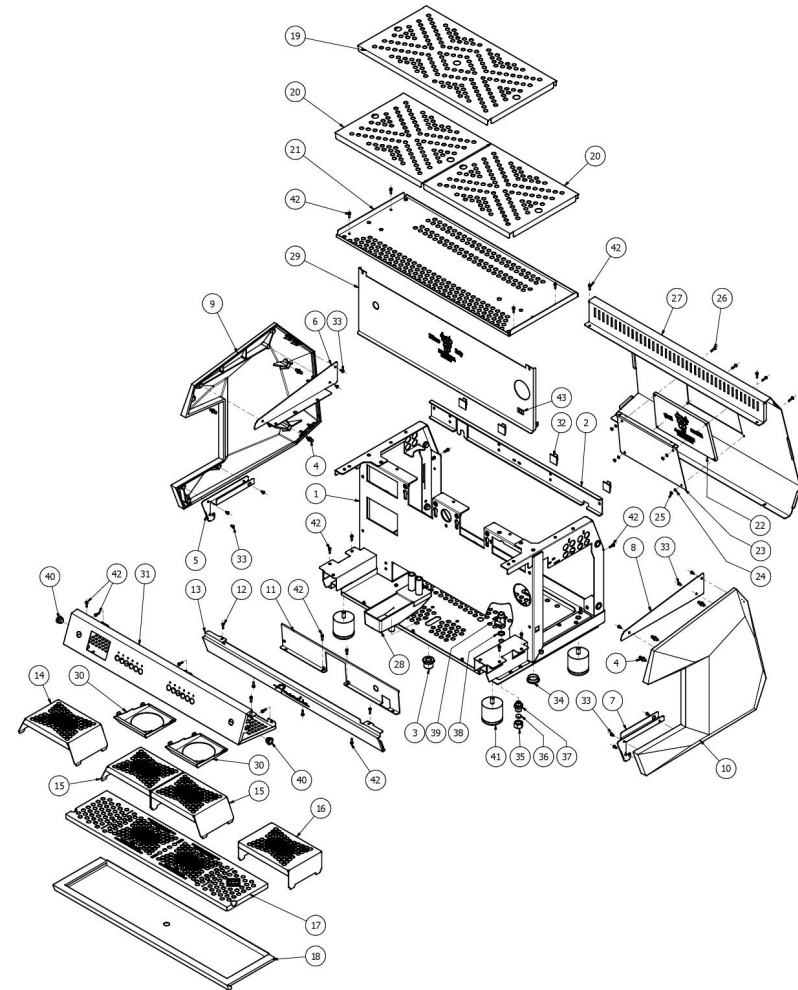

**BEZZERA**

**ARCADIA PID**

TABLE 1  
ARCADIA PID

**BEZZERA**

**ARCADIA PID**

TABLE 1  
ARCADIA PID

POS	CODE	DESCRIPTION
30	5013007VT	COVERING ARCADIA GROUP RED 3000
30	5013007VS	COVERING ARCADIA GOLD GROUP
30	5013007VH	ARCADIA GROUP COVER BLACK
30	5013007YE	COVER GROUP ARCADIA WHITE
30	5013007VU	COVERING ARCADIA RUST GROUP
31	5094894.02LL	WORKED FRONTAL ARCADIA PID 2GR
31	5094895.02LL	WORKED FRONTAL ARCADIA PID 3GR
31	5094893.02LL	WORKED FRONTAL ARCADIA PID 1GR
32	7611517	CLAMP
33	7819908	SCREW TTEI M4X8
34	7305508	BLACK PLASTIC PLUG D.30
35	5221819	CAP NUT 3/8
36	5492011	GASKET D15X3 ASBESTOS FREE
37	5302078AL	FITTING 3/8
38	5221869	WASHER D14 X 20 X 1.5 COPPER
39	7451504	ASSEMBLY TAP
40	7999916	BUSHING PIN M6
41	7474215	FEET
42	7816002	SCREW TCEI M4X12 UNI 5931 A2
43	5521524	ITALIAN FLAG LABEL