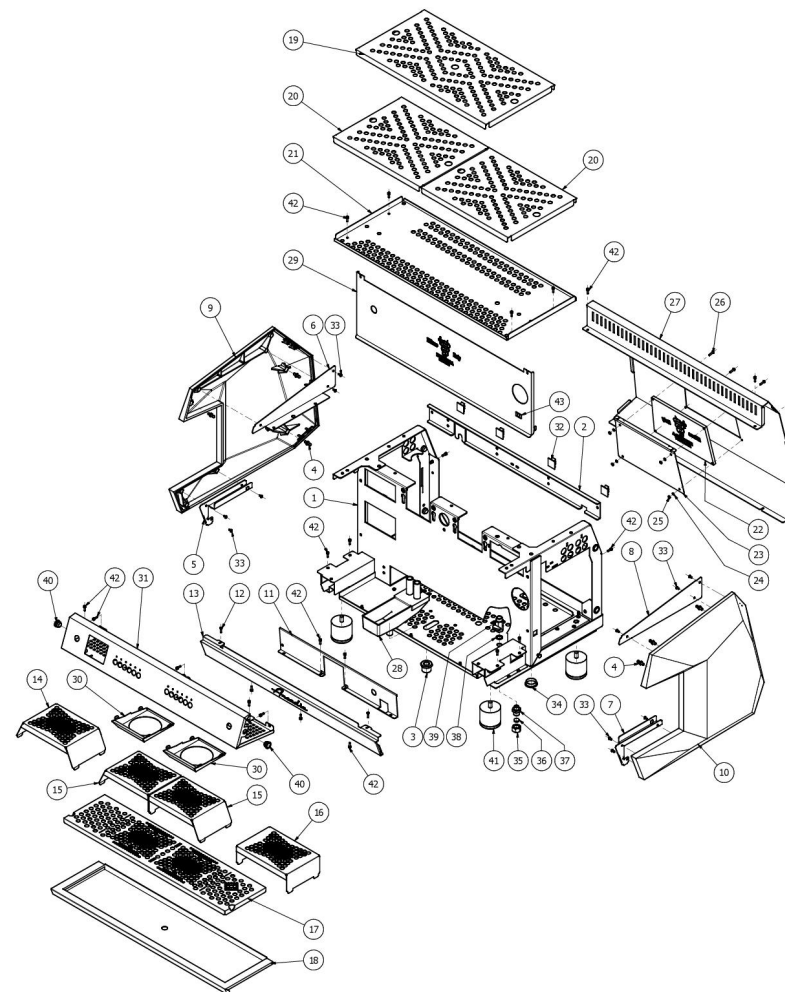

**BEZZERA**

**ARCADIA PID**

TABLE 1  
ARCADIA PID

**BEZZERA**

**ARCADIA PID**

TABLE 1  
ARCADIA PID

POS	CODE	DESCRIPTION
30	5013007VT	COVERING ARCADIA GROUP RED 3000
30	5013007VS	COVERING ARCADIA GOLD GROUP
30	5013007VH	ARCADIA GROUP COVER BLACK
30	5013007YE	COVER GROUP ARCADIA WHITE
30	5013007VU	COVERING ARCADIA RUST GROUP
31	5094894.02LL	WORKED FRONTAL ARCADIA PID 2GR
31	5094895.02LL	WORKED FRONTAL ARCADIA PID 3GR
31	5094893.02LL	WORKED FRONTAL ARCADIA PID 1GR
32	7611517	CLAMP
33	7819908	SCREW TTEI M4X8
34	7305508	BLACK PLASTIC PLUG D.30
35	5221819	CAP NUT 3/8
36	5492011	GASKET D15X3 ASBESTOS FREE
37	5302078AL	FITTING 3/8
38	5221869	WASHER D14 X 20 X 1.5 COPPER
39	7451504	ASSEMBLY TAP
40	7999916	BUSHING PIN M6
41	7474215	FEET
42	7816002	SCREW TCEI M4X12 UNI 5931 A2
43	5521524	ITALIAN FLAG LABEL

**BEZZERA**

**ARCADIA PID**

TABLE 1  
ARCADIA PID

**BEZZERA**

**ARCADIA PID**

TABLE 2  
ARCADIA PID

POS	CODE	DESCRIPTION
1	7999916	BUSHING PIN M6
2	7663518	3.5 "DISPLAY CONNECTING CABLE
3	7663519	3.5 "FLAT DISPLAY CABLE
4	5195003	M3 SLIDE NUT
5	7431505.02	DISPLAY TFT 3,5
6	5191508	SPACER
7	5191511	SPACER
8	5191513	SPACER NYLON 66 L=7 MM
9	7611517	CLAMP
10	5493048	GASKET 96,4X75,6X6
11	7663623	WHITE LED 12V
12	7814001	WASHER D4 DIN 6798A A2
13	7665524.02PR	CARD KEYS.6KEYS 6LED WHITE PRESSURE
14	5661501	6 BLACK KEYBOARD KEYS
15	7499902	ADHESIVE SPONGE MAPPYSTICK SP6 10MM
16	5057806LW	ARCADIA PID DISPLAY SQUAD
17	5058466LL	ARCADIA DISPLAY SUPPORT W/COMPASSES
18	5058464LL	ARCADIA SUPPORT KEYBOARD+DISPLAY
19	5058465LL	ARCADIA SUPPORT KEYBOARD W/COMPASSE
20	7819908	SCREW TTEI M4X8
21	7374016	SCREW TC M2.5X6
22	7809811	PLASTIC SCREW TCI M3X16 DIN85
23	5094894.02LL	WORKED FRONTAL ARCADIA PID 2GR
23	5094895.02LL	WORKED FRONTAL ARCADIA PID 3GR
23	5094893.02LL	WORKED FRONTAL ARCADIA PID 1GR