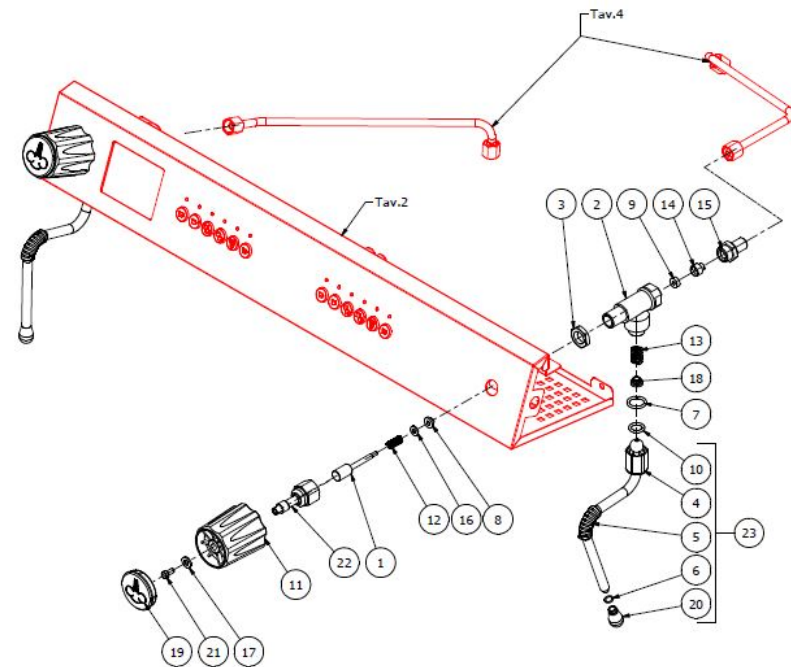

BEZZERA

ARCADIA PID

TABLE 6
ARCADIA PID

POS	CODE	DESCRIPTION
1	5260205DL	SHAFT D12X60,5 AISI303
2	5283058	TAP BODY 3/8
3	5221826	NUT 3/8
4	5221872TW	3/8" NUT JOINT ES22H25
5	7371004	STEAM PIPE PROTECTION
6	7496095	OR GASKET 6X1.2 EPDM70
7	7496072	OR GASKET 121 XP70
8	5494004	GASKET D12 X 6 PTFE GRAPHITIZED
9	5496042	GASKET D11X4X4 EPT 70
10	7496073.01	GASKET OR 115 EP856 (FOR TANK)
11	5371815	BLACK KNOB
12	5471513	SPRING D8 H17 AISI302
13	5471532	SPRING FOR ARTICULATION
14	5224603TP	GASKET HOLDER D12X12 BRASS PB-NI FR
15	5225309	FITTING M13X3/8
16	5261801	WASHER D11
17	7805004	PLAIN WASHER D6 UNI 6592 FEZN
18	5190501	CUP FOR FITTING PTFE/GLASS
19	5373931CM	STEAM DISK
20	7305018	STAINLESS STEEL TERMINAL 4 HOLES
21	7826202	SCREW TCI M5X10 UNI 6107 OT
22	5964097	ASSY TAP ROD ARCADIA
23	7479993.01	STEAM TUBE TERMINAL 4 WAYS ARCADIA+

BEZZERA

ARCADIA PID

TABLE 6
ARCADIA PID