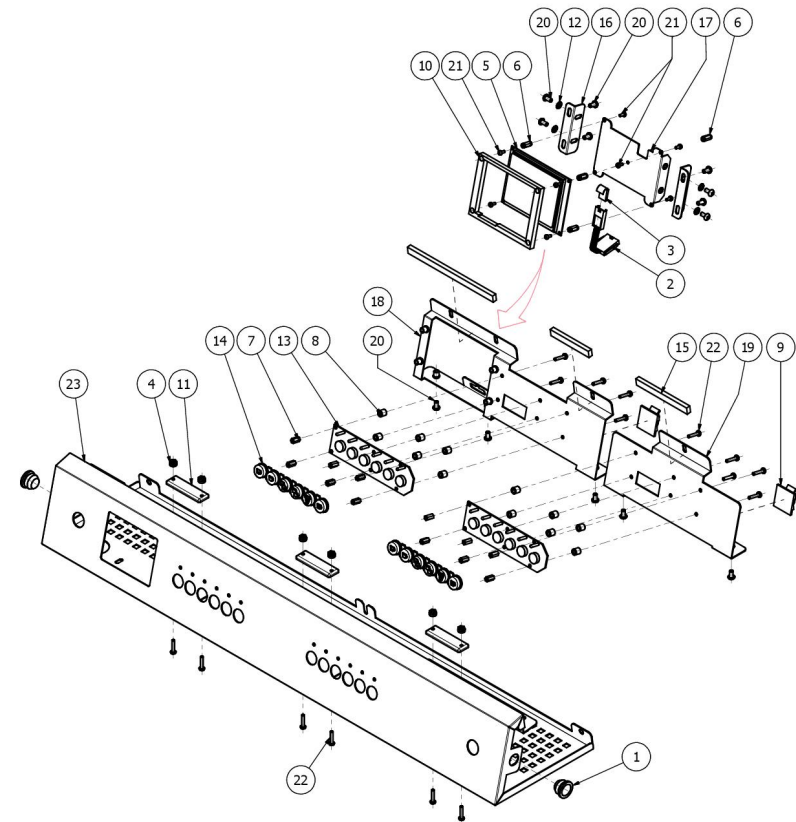

BEZZERA

ARCADIA PID

TABLE 2
ARCADIA PID

POS	CODE	DESCRIPTION
1	7999916	BUSHING PIN M6
2	7663518	3.5 "DISPLAY CONNECTING CABLE
3	7663519	3.5 "FLAT DISPLAY CABLE
4	5195003	M3 SLIDE NUT
5	7431505.02	DISPLAY TFT 3,5
6	5191508	SPACER
7	5191511	SPACER
8	5191513	SPACER NYLON 66 L=7 MM
9	7611517	CLAMP
10	5493048	GASKET 96,4X75,6X6
11	7663623	WHITE LED 12V
12	7814001	WASHER D4 DIN 6798A A2
13	7665524.02PR	CARD KEYS.6KEYS 6LED WHITE PRESSURE
14	5661501	6 BLACK KEYBOARD KEYS
15	7499902	ADHESIVE SPONGE MAPPYSTICK SP6 10MM
16	5057806LW	ARCADIA PID DISPLAY SQUAD
17	5058466LL	ARCADIA DISPLAY SUPPORT W/COMPASSES
18	5058464LL	ARCADIA SUPPORT KEYBOARD+DISPLAY
19	5058465LL	ARCADIA SUPPORT KEYBOARD W/COMPASSE
20	7819908	SCREW TTEI M4X8
21	7374016	SCREW TC M2.5X6
22	7809811	PLASTIC SCREW TCI M3X16 DIN85
23	5094894.02LL	WORKED FRONTAL ARCADIA PID 2GR
23	5094895.02LL	WORKED FRONTAL ARCADIA PID 3GR
23	5094893.02LL	WORKED FRONTAL ARCADIA PID 1GR

BEZZERA

ARCADIA PID

TABLE 2
ARCADIA PID