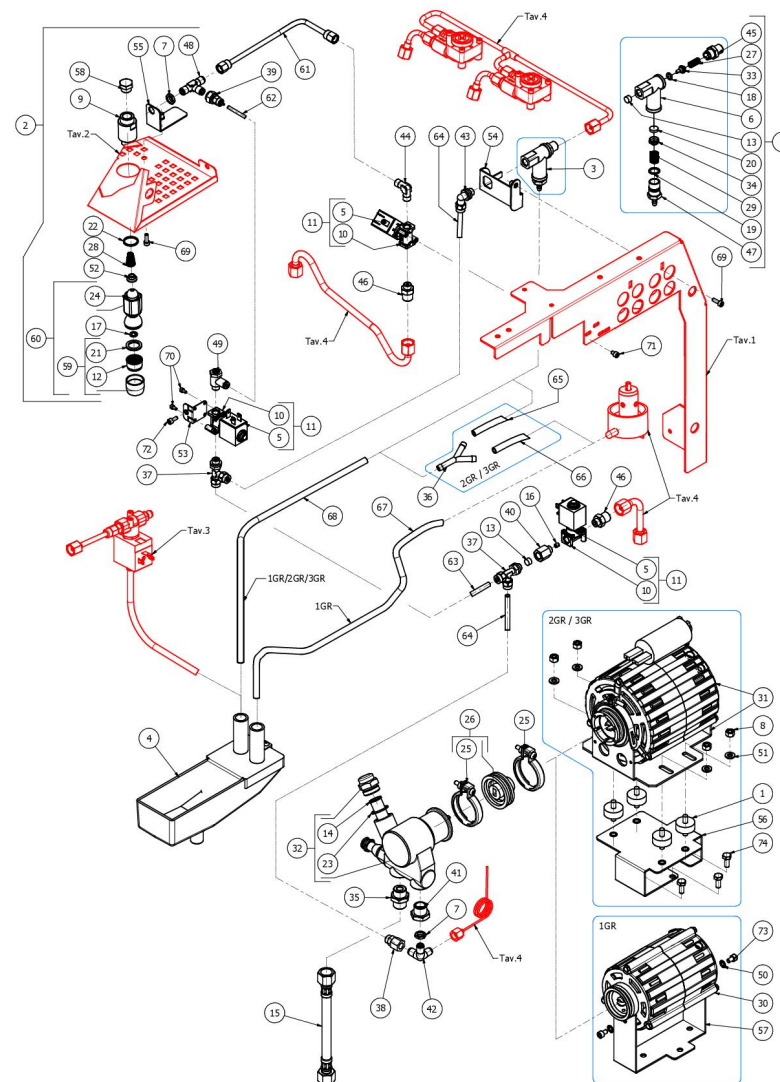

TABLE 5
ARCADIA PID

POS	CODE	DESCRIPTION
61	5162393LL	ARCADIA MIXER TUBE
62	5194634	TUBE PTFE 4X180
63	5194640.01	TUBE PTFE 6X130
64	5194625.01	TUBE PTFE 6X240
65	5194554	SURPRESSION VALVE DRAIN HOSE
66	5194611	SILICON TUBE 8X5X140
67	5194550	HOSE 8x5 SILICONE L=400 1GR
68	5194552	HOSE 8x5 SILICONE L=500 1GR
69	7816002	SCREW TCEI M4X12 UNI 5931 A2
70	7816016	SCREW TCEI M3X6
71	7816017	SCREW TCEI M4X6
72	7816009	SCREW TCEI M4X10 UNI 5931A2
73	7816027	SCREW TCEI M5X8 UNI5931 A2
74	7816422	SCREW TE M6X14 UNI 5739 OT

TABLE 5
ARCADIA PID