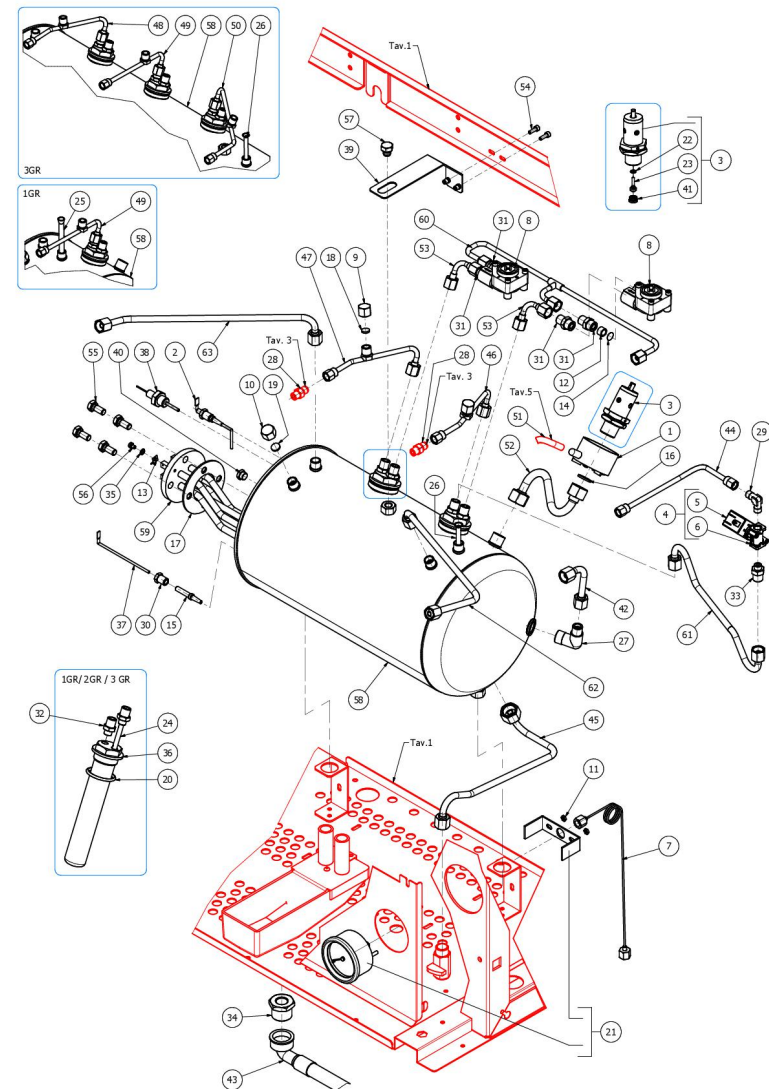

BEZZERA

ARCADIA PID

TABLE 4
ARCADIA PID

POS	CODE	DESCRIPTION
59	5722241AL	HEATING ELEMENT 220/240V-1850/2200W
59	5722242AL	HEATING ELEMENT 220/240V-2750/3300W
59	5722243AL	HEATING ELEMENT 220/240V-4600/5450W
60	5162422LL-AL	TUBE VOLUMETRIC COUNTER ARCADIA PID
60	5162424LL-AL	TUBE COLL.VOLUMETRIC COUNTER
60	5162427LL-AL	TUBE COLL.VOLUMETRIC COUNTER
61	5163370LL	TUBE EV.WATER ARCADIA 1GR.
61	5163356LL	TUBE EV.WATER ARCADIA 2/3GR.
62	5163376LL-AL	STEAM TUBE RIGHT ARCADIA PID
62	5163360.01LL	STEAM TUBE RIGHT ARCADIA 2/3 GR.
63	5163365LL	LEFT STEAM HOSE 1GR ARCADIA
63	5163359LL	STEAM TUBE LEFT ARCADIA 2GR.
63	5163367LL	STEAM TUBE LEFT ARCADIA 3GR.

BEZZERA

ARCADIA PID

TABLE 4
ARCADIA PID